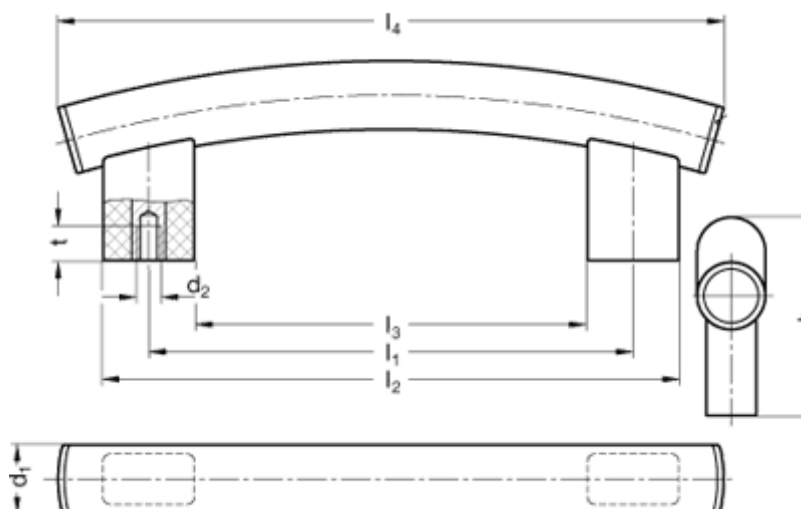

Article number: 20684500

Description: E+G Arch-shaped handle  
GN 666.4-30-M8-500-EL

## Measures

b = 22 | t = 15

d1 = 30

d2 = M 8

h = 94

l1 = 500

l2 = 540

l3 = 460

l4 = 580